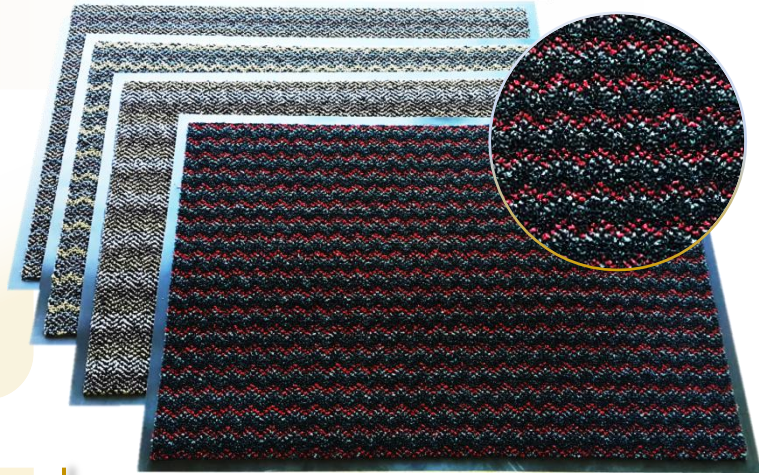

Sharky Mat

Sharky Mat provides an outstanding scrapping surface thanks to the inserted PP yarn.

Product Specification

Pile Material	PP
Backing	PVC
Weight	$3.68 \pm 0.4 \text{ kg/m}^2$
Thickness	$7.2 \pm 0.5 \text{ mm}$
Mats (cm)	45x60; 45x75; 60x90; 90x120; 90x150; 120x180